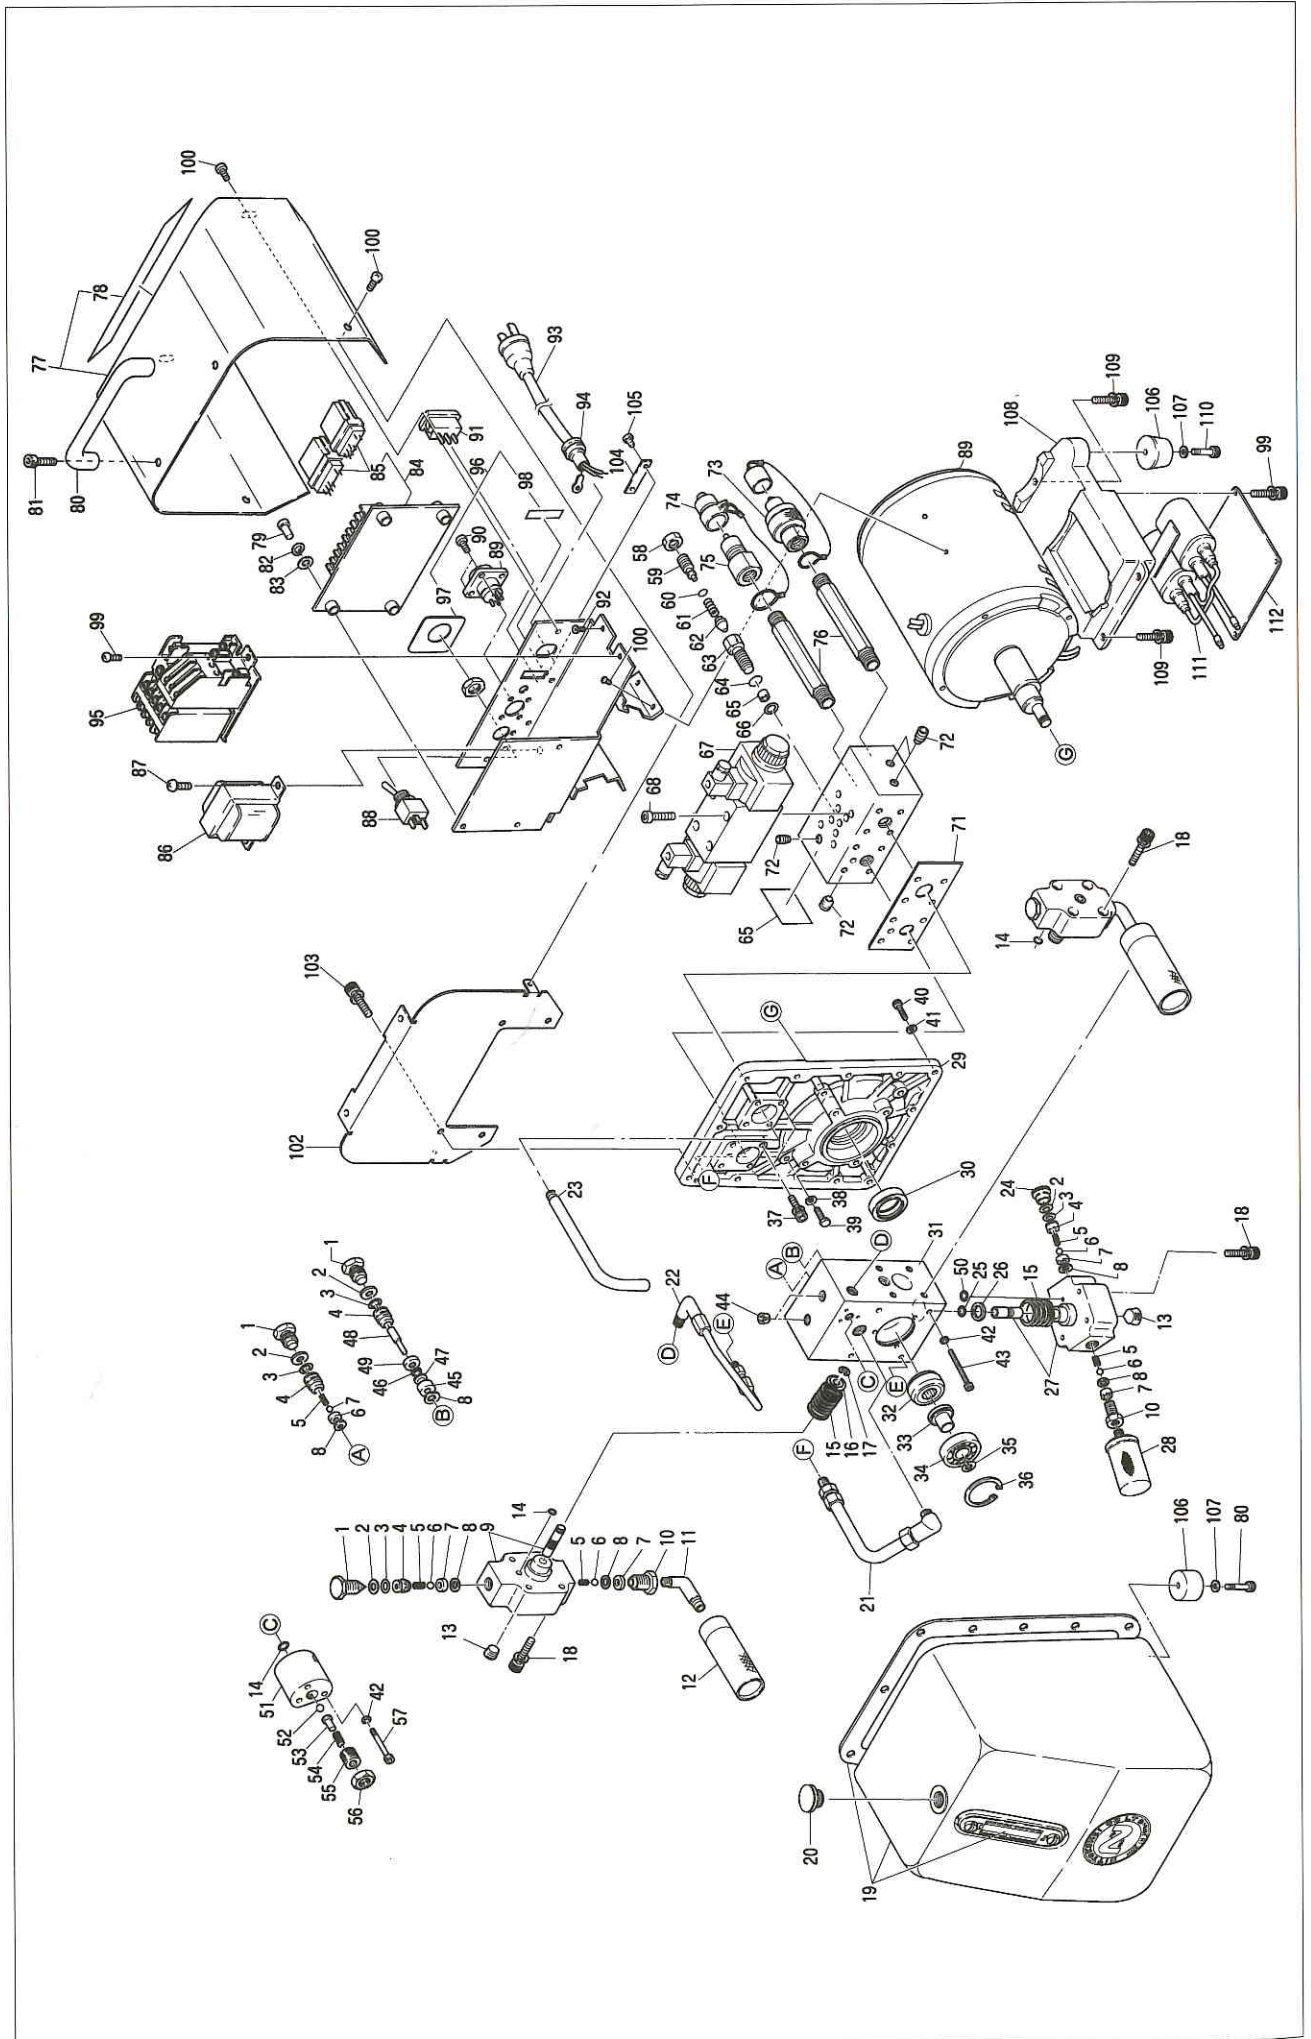

PUMP HPD-05 ASSEMBLY AND PARTS LIST

The part numbers with () are included in the Assy parts written above them.

No.	Part No.	Part Name	Q'ty	Price
1	TP05874	Check Set Plug	4	
2	TP05873	Back-up Ring P-10 T2	5	
3	TP05872	O-Ring P-10	5	
4	TP05871	Delivery Valve	5	
5	TP05870	Spring 0.3X5X7	2	
6	CP00800	Ball 1/4	7	
7	TP05869	Valve Seat	7	
8	TP05868	Packing	8	
9	TA9A586	Cylinder Piston Sub Assy	2sets	
10	TP05875	Suction Valve	3	
11	TP05876	Elbow PT1/8XPF1/4	2	
12	TP05877	Filter	2	
13	TP05863	Hex. Socket Set Screw PT1/4	3	
14	TP05878	O-Ring P-8	3	
15	TP05865	Piston Spring	3	
16	TP05866	Spring Seat	2	
17	TP05867	Retaining Ring E-64	2	
18	TQ03341	Hex. Socket Head Cap Screw 6X30	12	
19	TA97817	Oil Tank Assy	1set	
21	TA92456	Steel Pipe Assy	1set	
22	TA94198	Steel Pipe Assy	1set	
23	TQ03234	Drain Pipe	1	
24	TP07963	Check Set Plug	1	
25	TP07962	Retaining Ring WR-11	1	
26	TP07961	Spring Seat	1	
27	TA9A603	(L) Cylinder Piston Sub Assy	1set	
28	TP07964	Suction Filter	1	
29	TQ03233	Bracket	1	
30	TP05856	Oil Seal S25X38X8	1	
31	TQ03232	Pump Body	1	
32	TP09671	YoKe Type Track Roller	1	
33	TP09672	Distance Collar	1	
34	TP05978	Ball Bearing	1	
35	TP09673	Retaining Ring E10	1	
36	CP01086	Internal Retaining Ring C-42	1	
37	TQ03340	Hex. Socket Head Cap Screw 6X25	8	
38	TP05853	Seal Washer W5	4	
39	TP13247	Hex. Head Bolt 5X22	4	
40	TP02863	Hex. Socket Head Cap Screw 5X20	13	
41	TP05950	Copper Washer	13	
42	TP00513	Spring Washer M5	7	
43	TP05857	Hex. Socket Head Cap Screw 5X70	4	
44	TP06597	Hex. Socket Set Screw PT1/8	2	
45	TP06616	Valve Sleeve	1	
46	TP06617	O-Ring P-6	1	
47	TP06618	Back-up Ring P-6 T2	1	
48	TP06619	Spool	1	